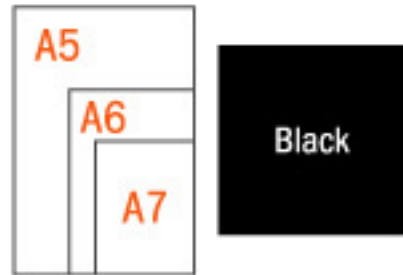

LeatherSkin

ModeSkin

Lederfasermaterial

RoadSkin

Lederfasermaterial

WaveSkin

Yellow	Orange	Red	Green	Light brown	Grey
Blue	Pink	Violet	Forest-green	Dark brown	Black