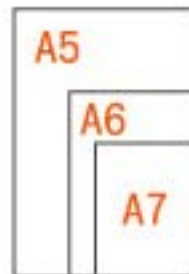

LeatherSkin

ModeSkin

Lederfasermaterial

RoadSkin

Lederfasermaterial

WaveSkin

Yellow	Orange	Red	Green	Light brown	Grey
Blue	Pink	Violet	Forest-green	Dark brown	Black