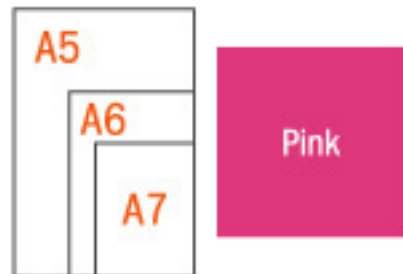

LeatherSkin

ModeSkin

Lederfasermaterial

RoadSkin

Lederfasermaterial

WaveSkin

Yellow	Orange	Red	Green	Light brown	Grey
Blue	Pink	Violet	Forest-green	Dark brown	Black