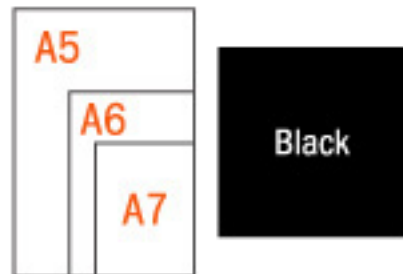

LeatherSkin

ModeSkin

Lederfasermaterial

RoadSkin

Lederfasermaterial

WaveSkin

Yellow	Orange	Red	Green	Light brown	Grey
Blue	Pink	Violet	Forest-green	Dark brown	Black